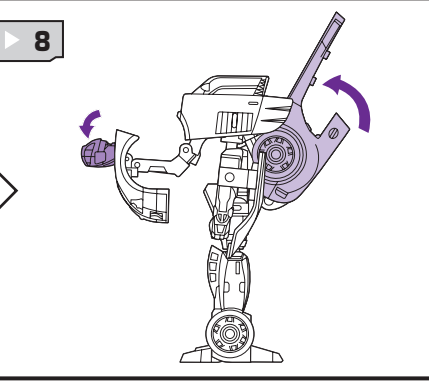

TRANSFORMERS

AGES 5+
83743/15200 Asst.

JOLT
DECEPTICON

NOTE: Some parts are made to detach if excessive force is applied and are designed to be reattached if separation occurs. Adult supervision may be necessary for younger children.

TRANSFORMERS.COM

CHANGING TO ROBOT

TURBO MODE

Reverse order of instructions to convert back into vehicle.

INSERT KEY TO ACTIVATE FEATURES!