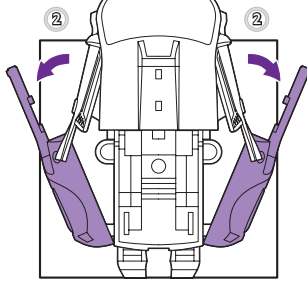

TRANSFORMERS

AGES 5+
83743/15200 Asst.

JOLT
DECEPTICON

NOTE: Some parts are made to detach if excessive force is applied and are designed to be reattached if separation occurs. Adult supervision may be necessary for younger children.

TRANSFORMERS.COM

CHANGING TO ROBOT

TURBO MODE

Reverse order of instructions to convert back into vehicle.

INSERT KEY TO ACTIVATE FEATURES!