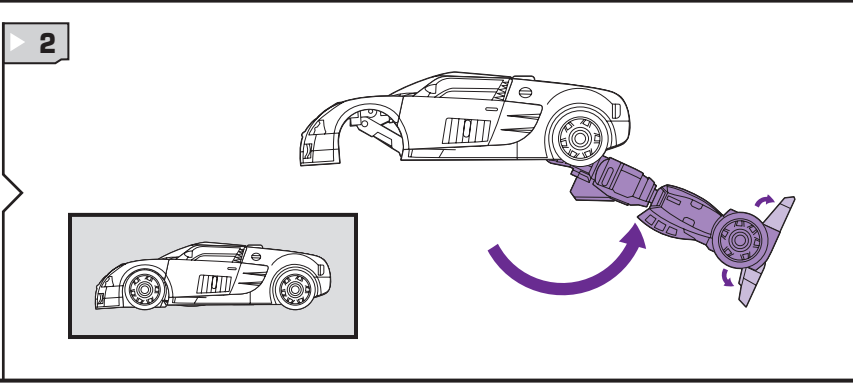

TRANSFORMERS

AGES 5+
83743/15200 Asst.

JOLT
DECEPTICON

NOTE: Some parts are made to detach if excessive force is applied and are designed to be reattached if separation occurs. Adult supervision may be necessary for younger children.

TRANSFORMERS.COM

CHANGING TO ROBOT

TURBO MODE

Reverse order of instructions to convert back into vehicle.

INSERT KEY TO ACTIVATE FEATURES!