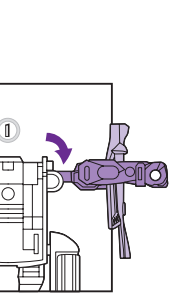

TRANSFORMERS

AGES 5+
83743/15200 Asst.

JOLT
DECEPTICON

NOTE: Some parts are made to detach if excessive force is applied and are designed to be reattached if separation occurs. Adult supervision may be necessary for younger children.

TRANSFORMERS.COM

CHANGING TO ROBOT

TURBO MODE

Reverse order of instructions to convert back into vehicle.

INSERT KEY TO ACTIVATE FEATURES!