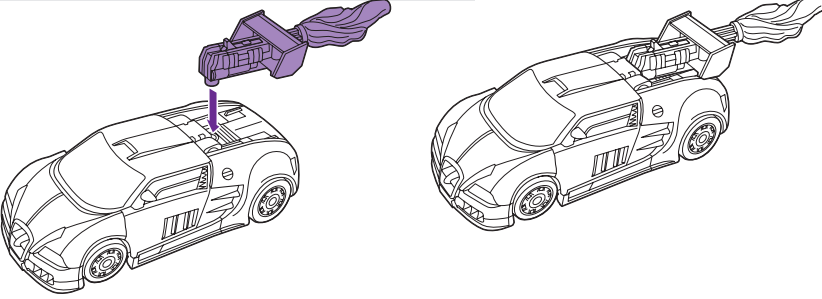

TRANSFORMERS

AGES 5+
83743/15200 Asst.

JOLT
DECEPTICON

NOTE: Some parts are made to detach if excessive force is applied and are designed to be reattached if separation occurs. Adult supervision may be necessary for younger children.

TRANSFORMERS.COM

CHANGING TO ROBOT

TURBO MODE

Reverse order of instructions to convert back into vehicle.

INSERT KEY TO ACTIVATE FEATURES!