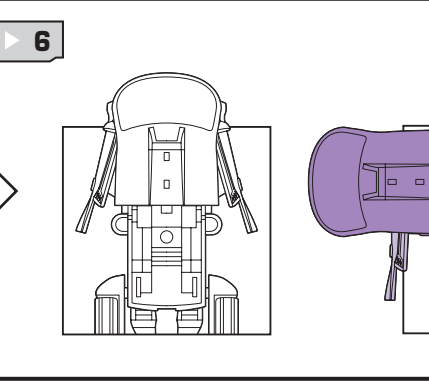

TRANSFORMERS

AGES 5+
83743/15200 Asst.

JOLT
DECEPTICON

NOTE: Some parts are made to detach if excessive force is applied and are designed to be reattached if separation occurs. Adult supervision may be necessary for younger children.

TRANSFORMERS.COM

CHANGING TO ROBOT

TURBO MODE

Reverse order of instructions to convert back into vehicle.

INSERT KEY TO ACTIVATE FEATURES!