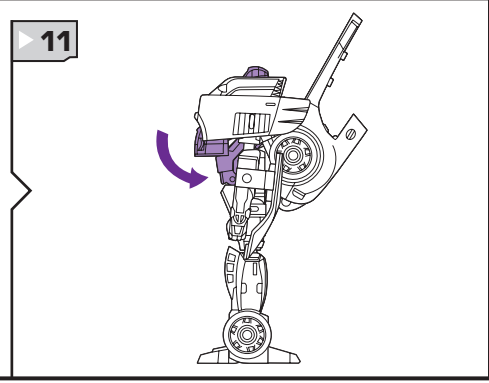

TRANSFORMERS

AGES 5+
83743/15200 Asst.

JOLT
DECEPTICON

NOTE: Some parts are made to detach if excessive force is applied and are designed to be reattached if separation occurs. Adult supervision may be necessary for younger children.

TRANSFORMERS.COM

CHANGING TO ROBOT

TURBO MODE

Reverse order of instructions to convert back into vehicle.

INSERT KEY TO ACTIVATE FEATURES!