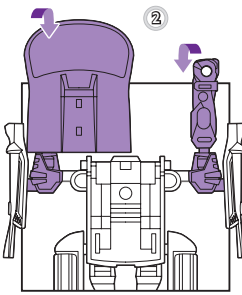

TRANSFORMERS

AGES 5+
83743/15200 Asst.

JOLT
DECEPTICON

NOTE: Some parts are made to detach if excessive force is applied and are designed to be reattached if separation occurs. Adult supervision may be necessary for younger children.

TRANSFORMERS.COM

CHANGING TO ROBOT

TURBO MODE

Reverse order of instructions to convert back into vehicle.

INSERT KEY TO ACTIVATE FEATURES!