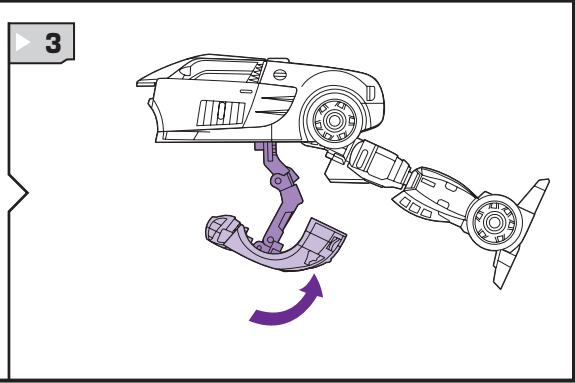

TRANSFORMERS

AGES 5+
83743/15200 Asst.

JOLT
DECEPTICON

NOTE: Some parts are made to detach if excessive force is applied and are designed to be reattached if separation occurs. Adult supervision may be necessary for younger children.

TRANSFORMERS.COM

CHANGING TO ROBOT

TURBO MODE

Reverse order of instructions to convert back into vehicle.

INSERT KEY TO ACTIVATE FEATURES!