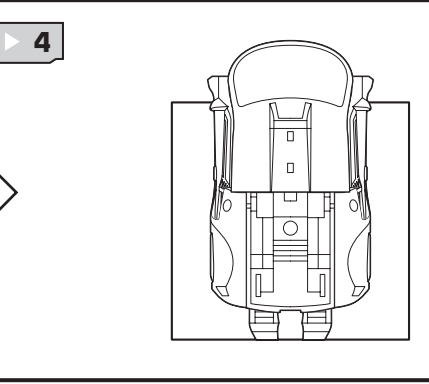

TURBO MODE

Reverse order of instructions to convert back into vehicle.

INSERT KEY TO ACTIVATE FEATURES!