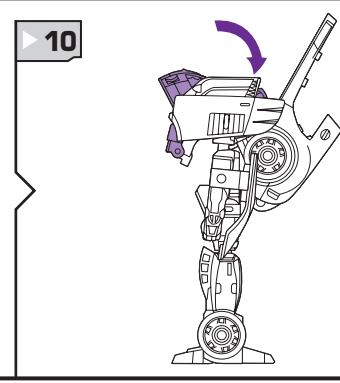

TRANSFORMERS

AGES 5+
83743/15200 Asst.

JOLT
DECEPTICON

NOTE: Some parts are made to detach if excessive force is applied and are designed to be reattached if separation occurs. Adult supervision may be necessary for younger children.

TRANSFORMERS.COM

CHANGING TO ROBOT

TURBO MODE

Reverse order of instructions to convert back into vehicle.

INSERT KEY TO ACTIVATE FEATURES!