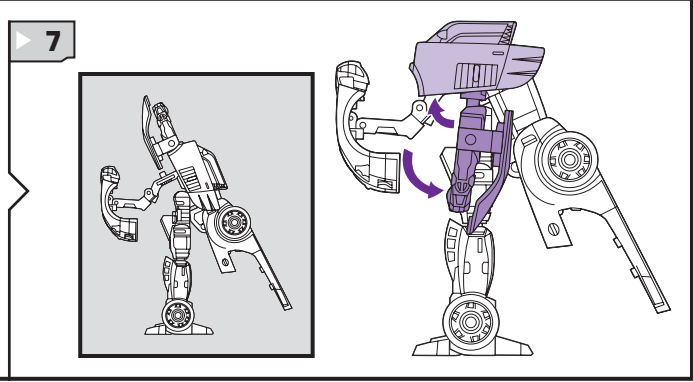

TRANSFORMERS

AGES 5+
83743/15200 Asst.

JOLT
DECEPTICON

NOTE: Some parts are made to detach if excessive force is applied and are designed to be reattached if separation occurs. Adult supervision may be necessary for younger children.

TRANSFORMERS.COM

CHANGING TO ROBOT

TURBO MODE

Reverse order of instructions to convert back into vehicle.

INSERT KEY TO ACTIVATE FEATURES!