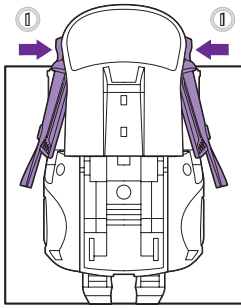

TRANSFORMERS

AGES 5+
83743/15200 Asst.

JOLT
DECEPTICON

NOTE: Some parts are made to detach if excessive force is applied and are designed to be reattached if separation occurs. Adult supervision may be necessary for younger children.

TRANSFORMERS.COM

CHANGING TO ROBOT

TURBO MODE

Reverse order of instructions to convert back into vehicle.

INSERT KEY TO ACTIVATE FEATURES!