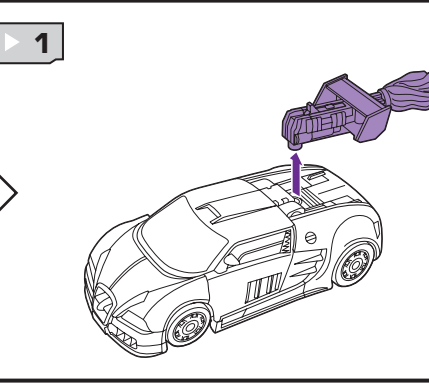

TRANSFORMERS

AGES 5+
83743/15200 Asst.

JOLT
DECEPTICON

NOTE: Some parts are made to detach if excessive force is applied and are designed to be reattached if separation occurs. Adult supervision may be necessary for younger children.

TRANSFORMERS.COM

CHANGING TO ROBOT

TURBO MODE

Reverse order of instructions to convert back into vehicle.

INSERT KEY TO ACTIVATE FEATURES!