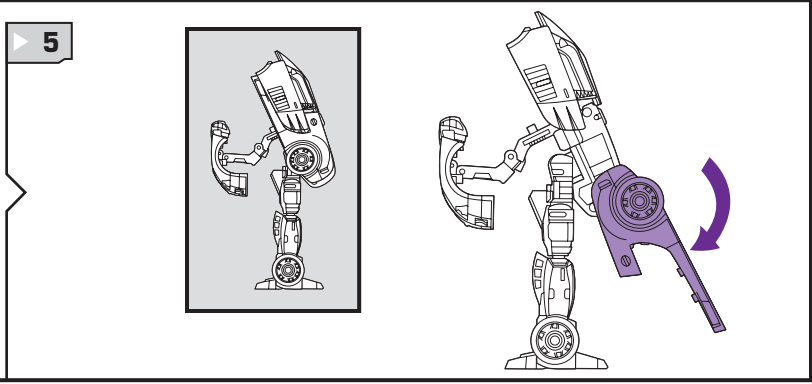

TRANSFORMERS

AGES 5+
83743/15200 Asst.

JOLT
DECEPTICON

NOTE: Some parts are made to detach if excessive force is applied and are designed to be reattached if separation occurs. Adult supervision may be necessary for younger children.

TRANSFORMERS.COM

CHANGING TO ROBOT

TURBO MODE

Reverse order of instructions to convert back into vehicle.

INSERT KEY TO ACTIVATE FEATURES!