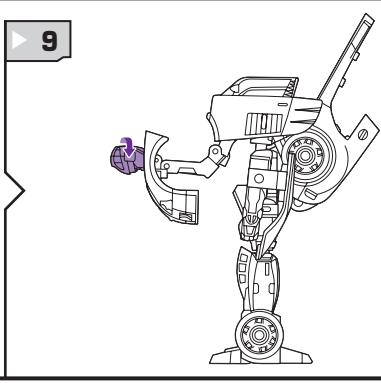

TRANSFORMERS

AGES 5+
83743/15200 Asst.

JOLT
DECEPTICON

NOTE: Some parts are made to detach if excessive force is applied and are designed to be reattached if separation occurs. Adult supervision may be necessary for younger children.

TRANSFORMERS.COM

CHANGING TO ROBOT

TURBO MODE

Reverse order of instructions to convert back into vehicle.

INSERT KEY TO ACTIVATE FEATURES!