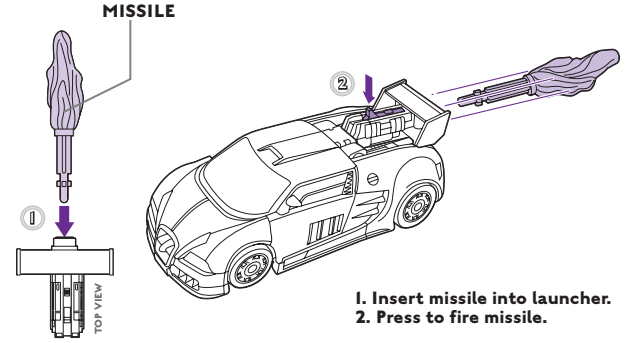

TRANSFORMERS

AGES 5+
83743/15200 Asst.

JOLT
DECEPTICON

NOTE: Some parts are made to detach if excessive force is applied and are designed to be reattached if separation occurs. Adult supervision may be necessary for younger children.

TRANSFORMERS.COM

CHANGING TO ROBOT

TURBO MODE

Reverse order of instructions to convert back into vehicle.

INSERT KEY TO ACTIVATE FEATURES!