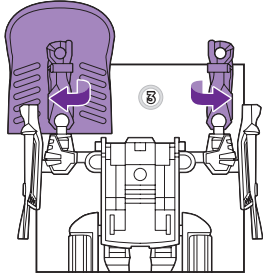

TRANSFORMERS

AGES 5+
83743/15200 Asst.

JOLT
DECEPTICON

NOTE: Some parts are made to detach if excessive force is applied and are designed to be reattached if separation occurs. Adult supervision may be necessary for younger children.

TRANSFORMERS.COM

CHANGING TO ROBOT

TURBO MODE

Reverse order of instructions to convert back into vehicle.

INSERT KEY TO ACTIVATE FEATURES!