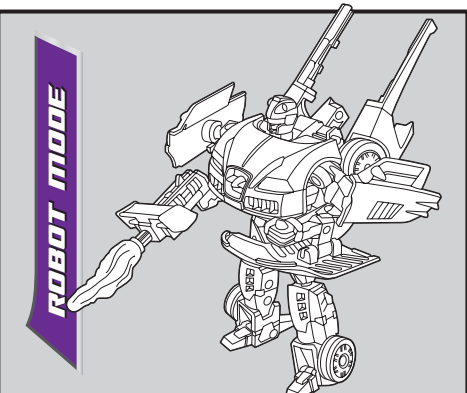

TRANSFORMERS

AGES 5+
83743/15200 Asst.

JOLT
DECEPTICON

NOTE: Some parts are made to detach if excessive force is applied and are designed to be reattached if separation occurs. Adult supervision may be necessary for younger children.

TRANSFORMERS.COM

CHANGING TO ROBOT

TURBO MODE

Reverse order of instructions to convert back into vehicle.

INSERT KEY TO ACTIVATE FEATURES!